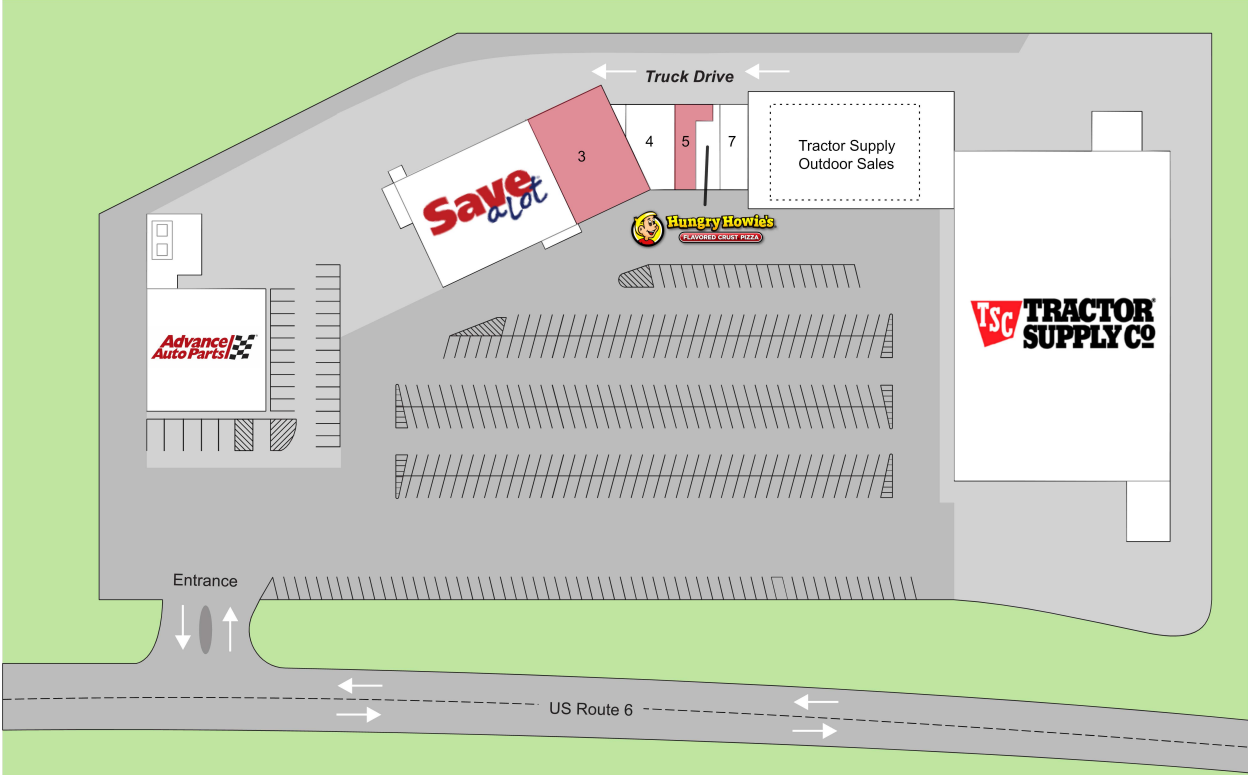

# Kendallville Plaza

1 Advance Auto Parts	7,000 SF	<b>5 AVAILABLE</b>	1,120 SF
2 Save A Lot	16,886 SF	6 Hungry Howie's Pizza	1,260 SF
<b>3 AVAILABLE</b>	8,500 SF	7 Kim An's Nail Salon	1,600 SF
4 Gins Chinese Buffet	3,380 SF	9 Tractor Supply Company	48,025 SF